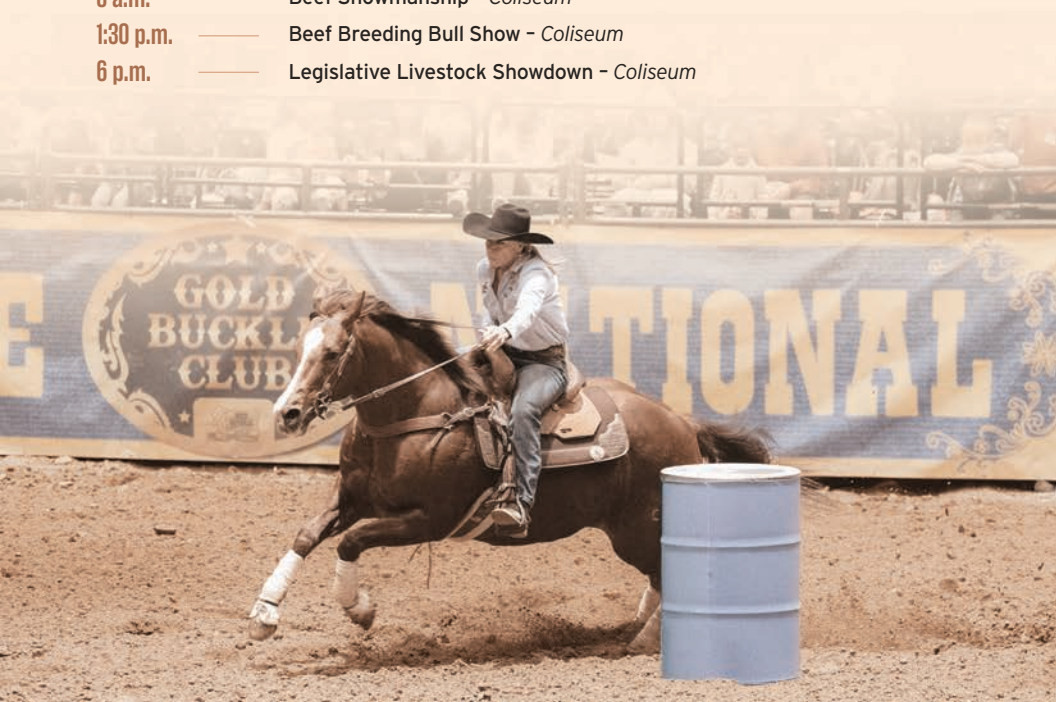

Friday, January 31

1. 8 a.m. — Dixie National Horse and Mule Color Bonanza Show - *Equine Center*
   9 a.m. — Swine Showmanship - *Swine Arena/Barn 6*
   Commercial Gilt Show - *Swine Arena/Barn 6*

Saturday, February 1

1. 8 a.m. — Dixie National Horse and Mule Color Bonanza Show - *Equine Center*
   8 a.m. — Mississippi Bred Barrow Show - *Swine Arena/Barn 6*
   Market Hog Show - *Swine Arena/Barn 6*

Sunday, February 2

1. 8 a.m. — Dixie National Horse and Mule Color Bonanza Show - *Equine Center*
   10 a.m. — Market Steer Show - *Coliseum*
   2:30 p.m. — Commercial Beef Heifer Show - *Coliseum*

Monday, February 3

1. 7:30 a.m. — Angus Showmanship - *Coliseum*
   8 a.m. — Beef Showmanship - *Coliseum*
   1:30 p.m. — Beef Breeding Bull Show - *Coliseum*
   6 p.m. — Legislative Livestock Showdown - *Coliseum*