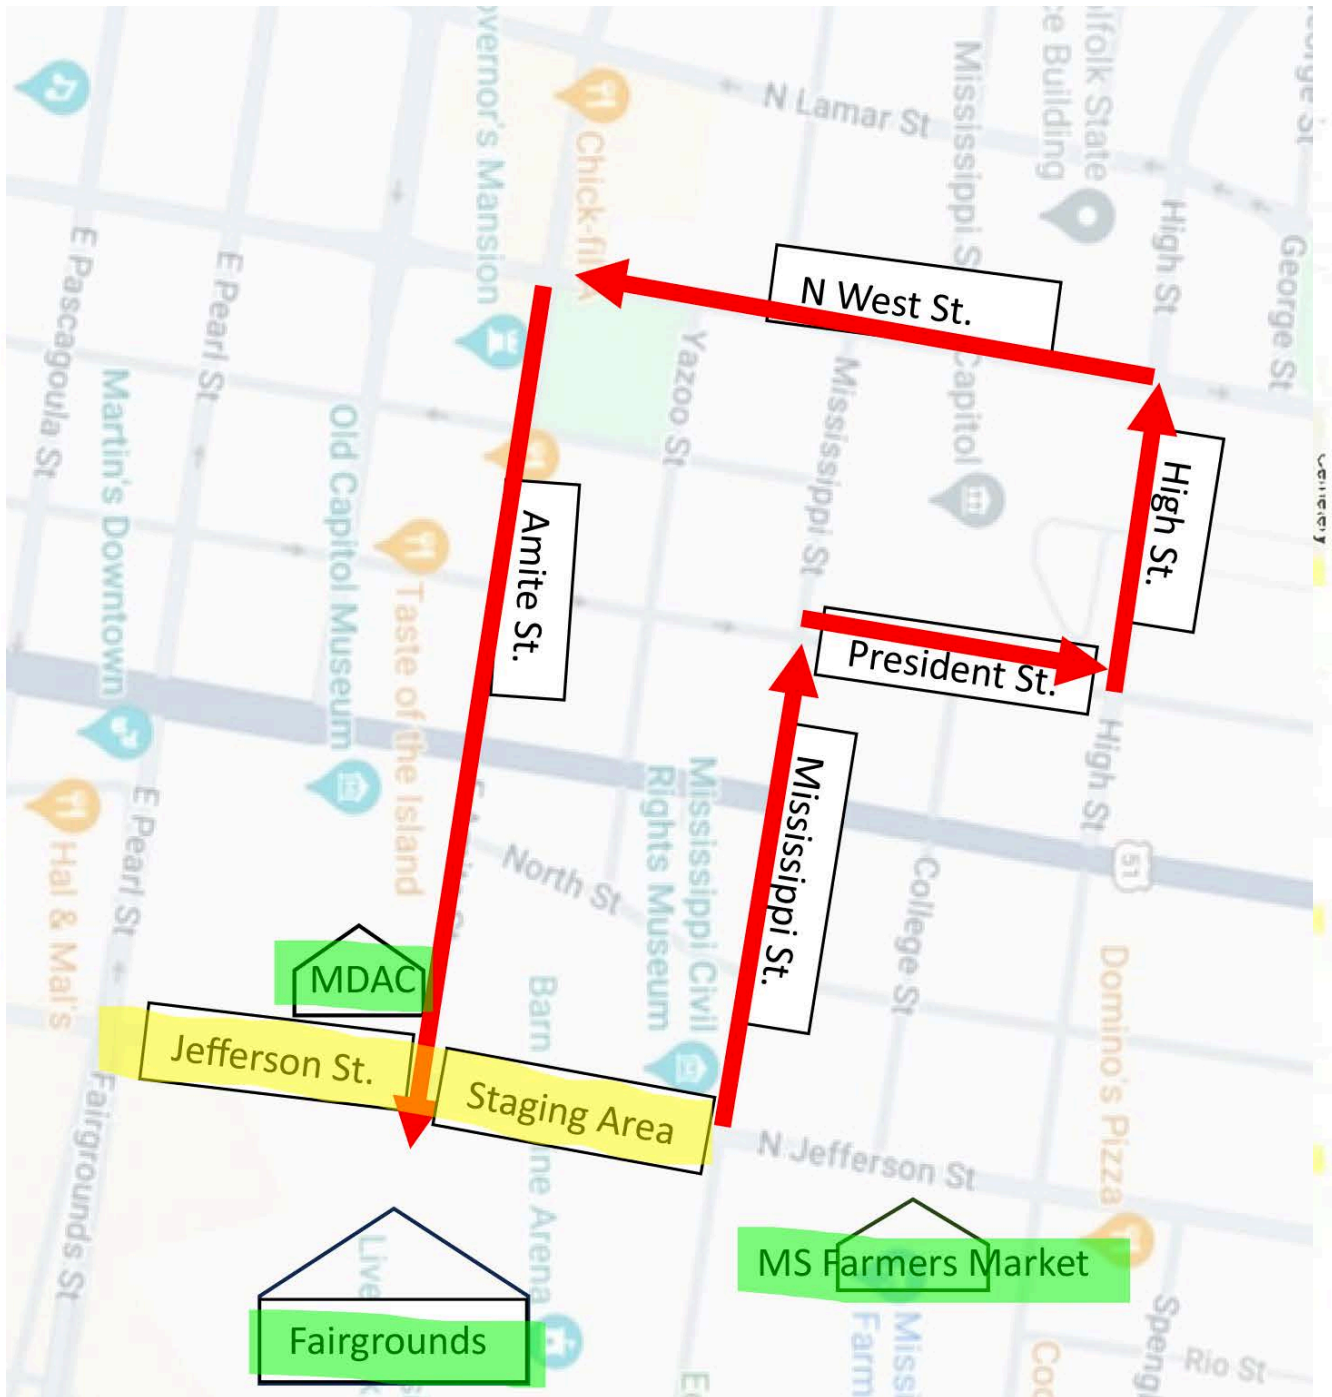

DIXIE NATIONAL PARADE - SPECTATOR INFO

SATURDAY, FEBRUARY 8TH, AT 10:30 A.M.

The 2025 Dixie National Parade will begin at the corner of Mississippi and Jefferson Street. The parade will encompass the State Capitol, so the best viewing will be near the Capitol grounds at President, High and West Streets. The parade will then turn onto Amite Street and disband at Gate 1 of the State Fairgrounds. The awards ceremony will take place at 12:30 p.m. at the Mississippi Farmers Market, located at 929 High Street.